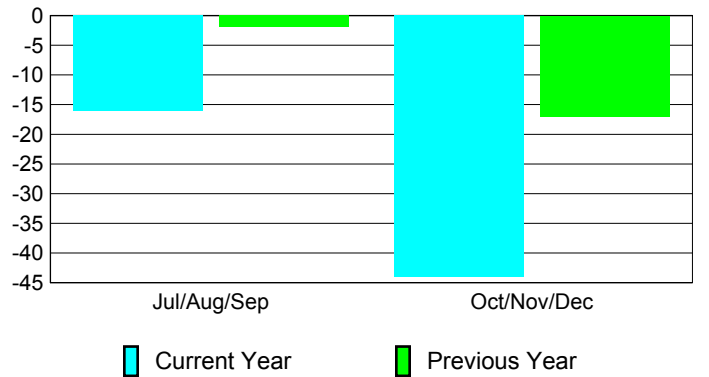

**Membership Results
2010-2011**

**Membership
2009-2010**

Month	Net Memb	Actual New	Actual Dropped	Gain/Loss of	Gain/Loss of
	Goal	Memb	Memb	Memb	Memb
Jul/Aug/Sep	-5	12	-28	-16	-2
Oct/Nov/Dec	-10	25	-69	-44	-17
Totals	-15	37	-97	-60	-19

Membership Results 2010-2011

Goal, New, Dropped, Gain/Loss

Comparison of Membership Gain/Loss

Current Year Compared to the Previous Year

Gender Comparison 2010-2011

Male

Female